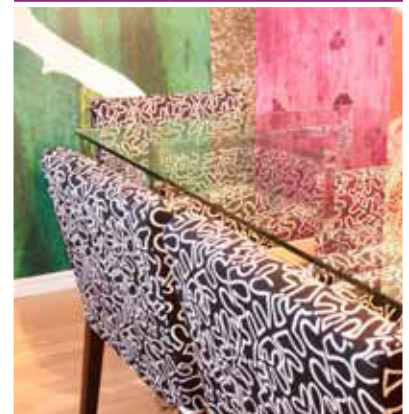

Contemporary Workspace

This contemporary office space was a unique commercial space. This is a house that the owner converted into office space in which to run his business. Because this space houses landscape designers it had to be fun and relaxed, yet function as a serious place of business. The project consisted of offices for 4 people as well as a Meeting Room. We used a wasabi green accent wall in the Main Office area as a nod to the outdoor-focused business and a unique wall mural in the Meeting Room, which was a total surprise for the business owner. The furnishings were chosen for their clean lines and some unique touches were used as accents. This office space is the ideal mix of cool, relaxed and perfectly functional.